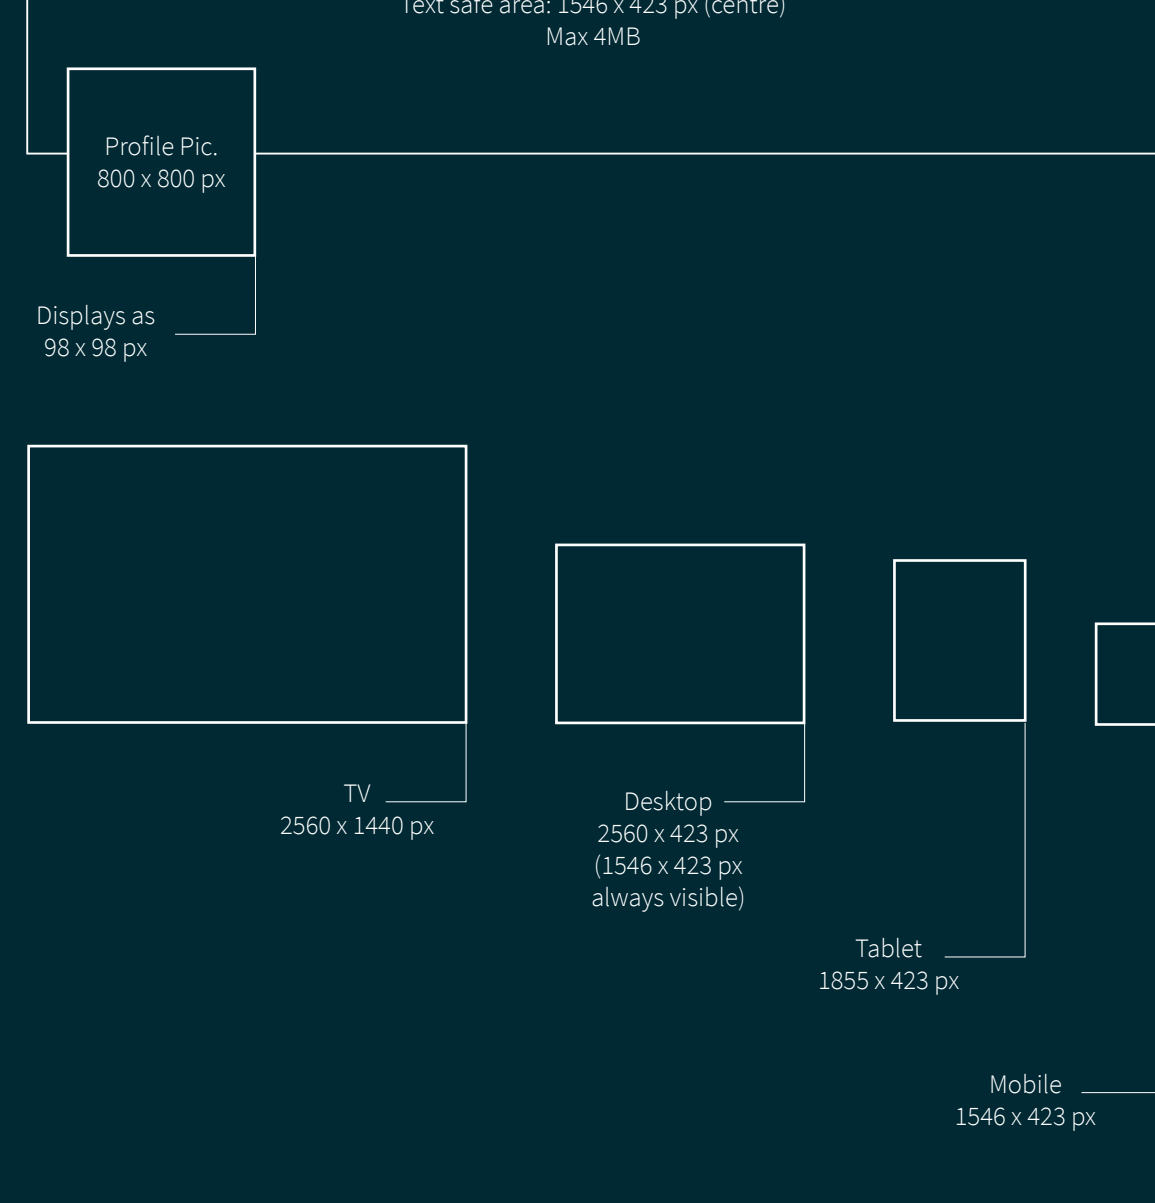

SOCIAL MEDIA - IMAGE SIZE GUIDE

Here at b:web nothing pleases us more than a beautifully branded social media channel. We've put together this helpful guide to assist you. If you need any help creating your graphics please don't hesitate to contact us on info@bwebsites.co.uk.