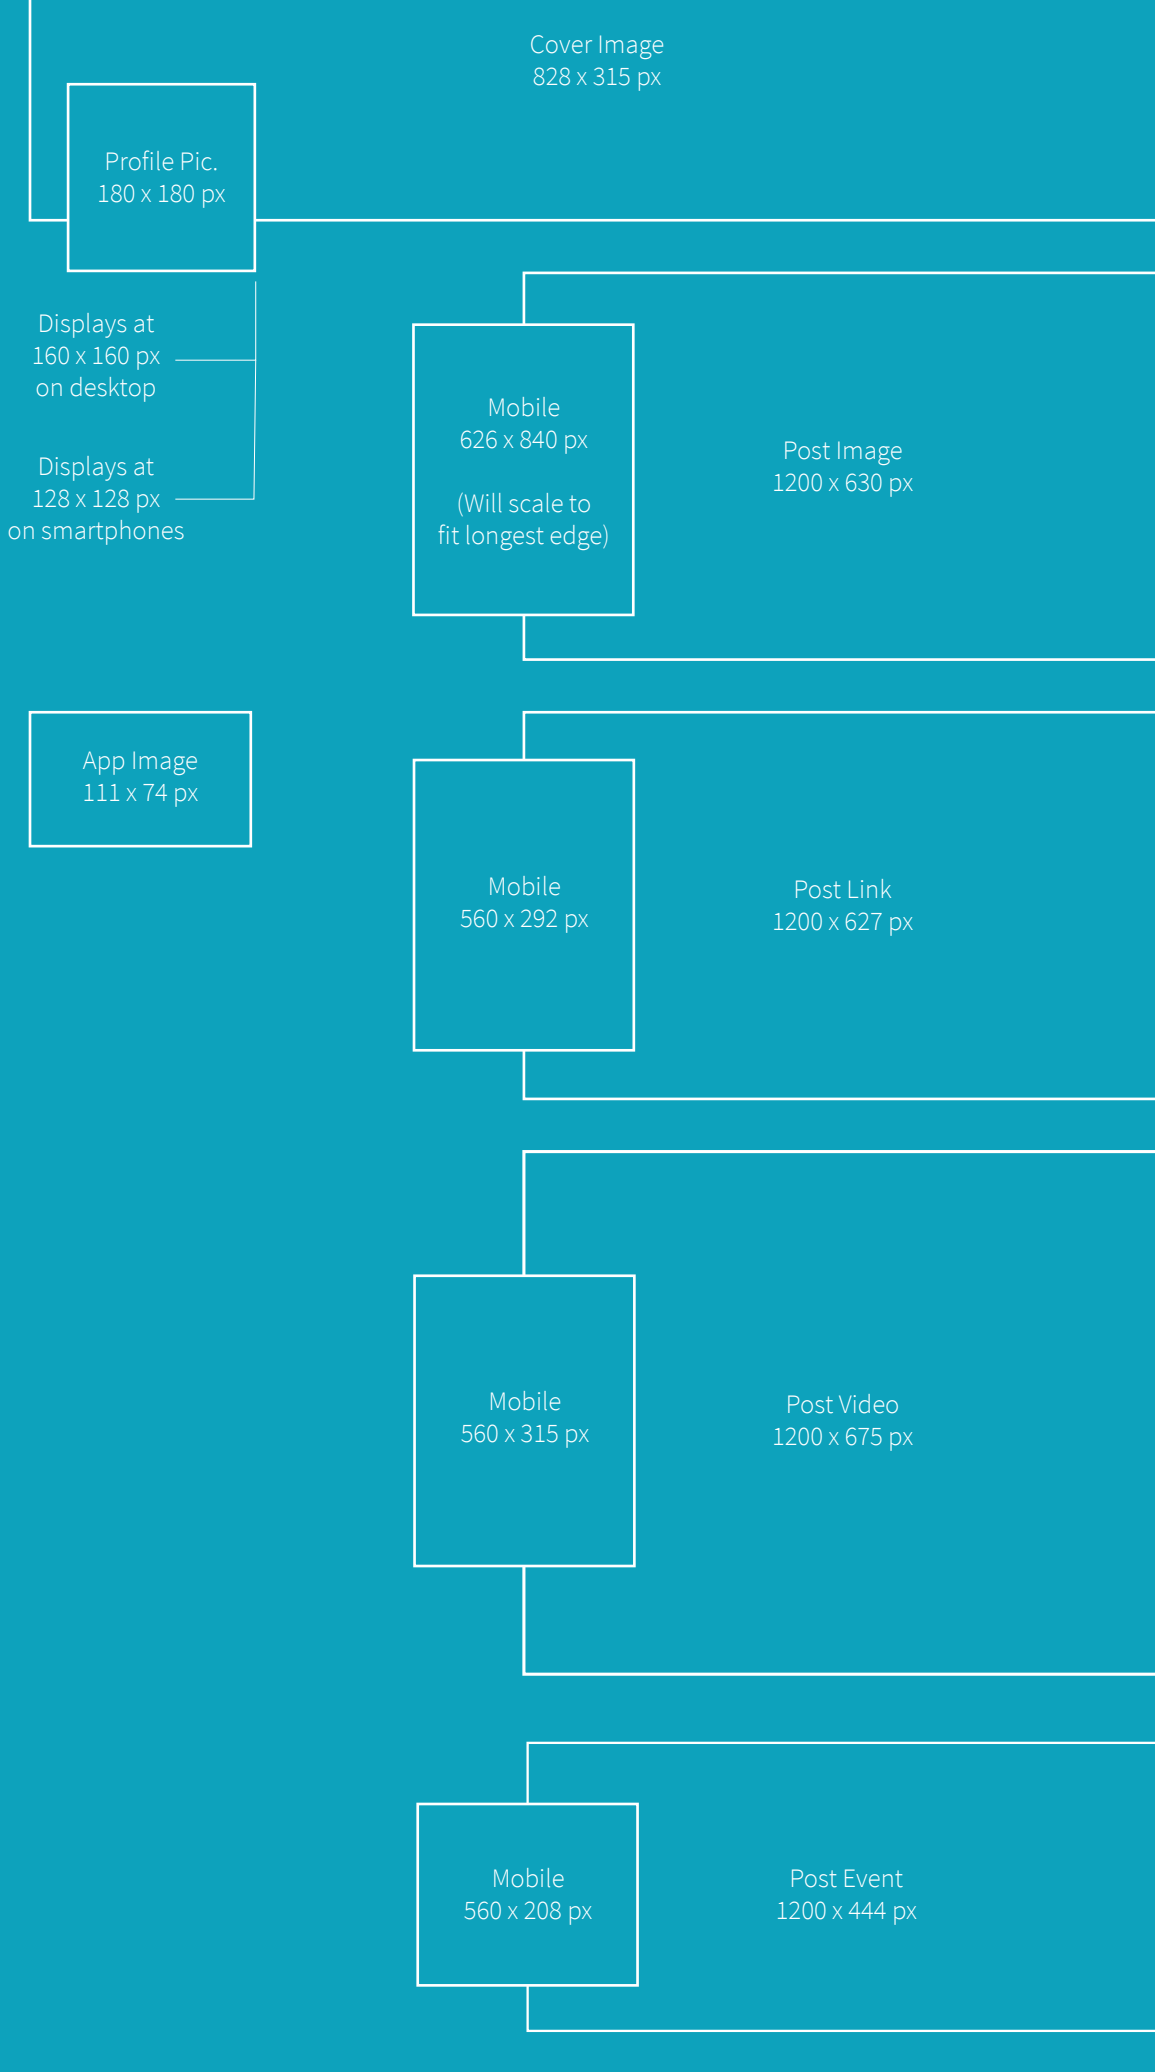

SOCIAL MEDIA - IMAGE SIZE GUIDE

Here at b:web nothing pleases us more than a beautifully branded social media channel. We've put together this helpful guide to assist you. If you need any help creating your graphics please don't hesitate to contact us on info@bwebsites.co.uk.