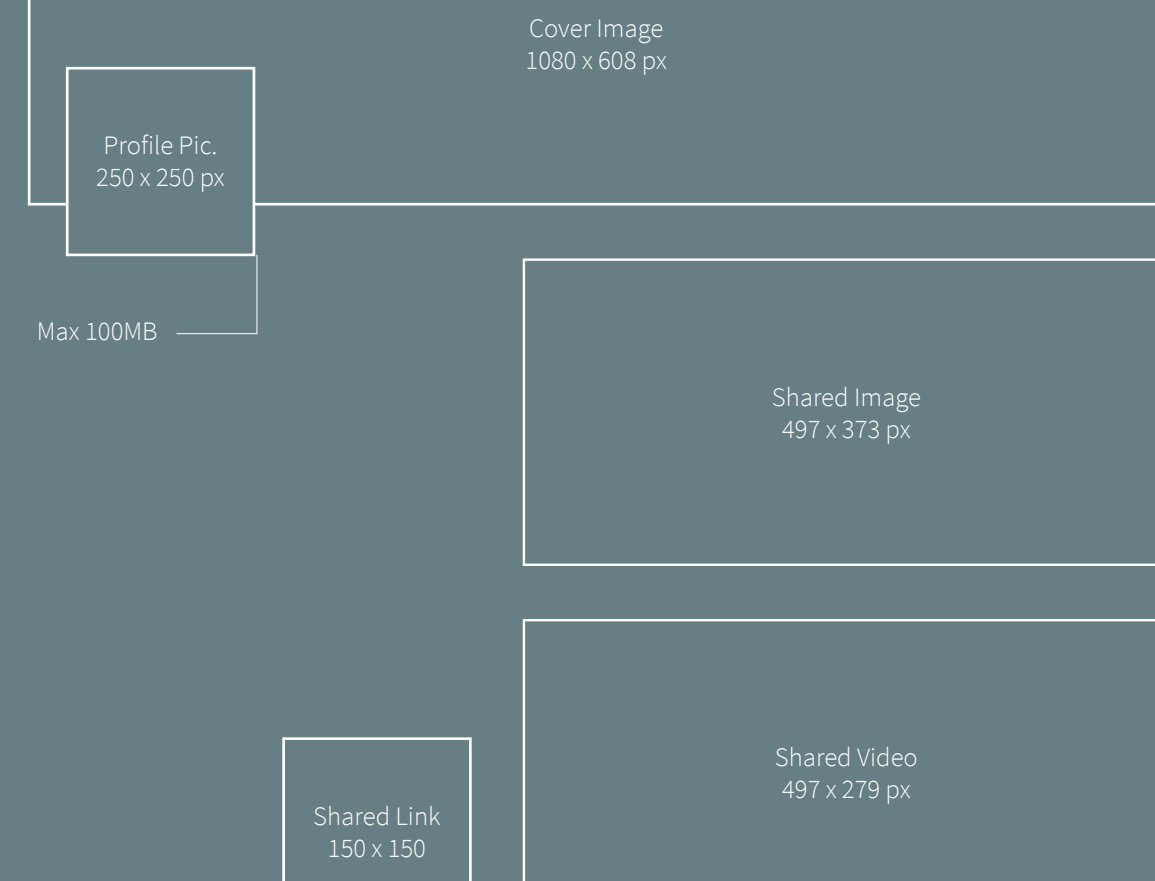

SOCIAL MEDIA - IMAGE SIZE GUIDE

Here at b:web nothing pleases us more than a beautifully branded social media channel. We've put together this helpful guide to assist you. If you need any help creating your graphics please don't hesitate to contact us on info@bwebsites.co.uk.