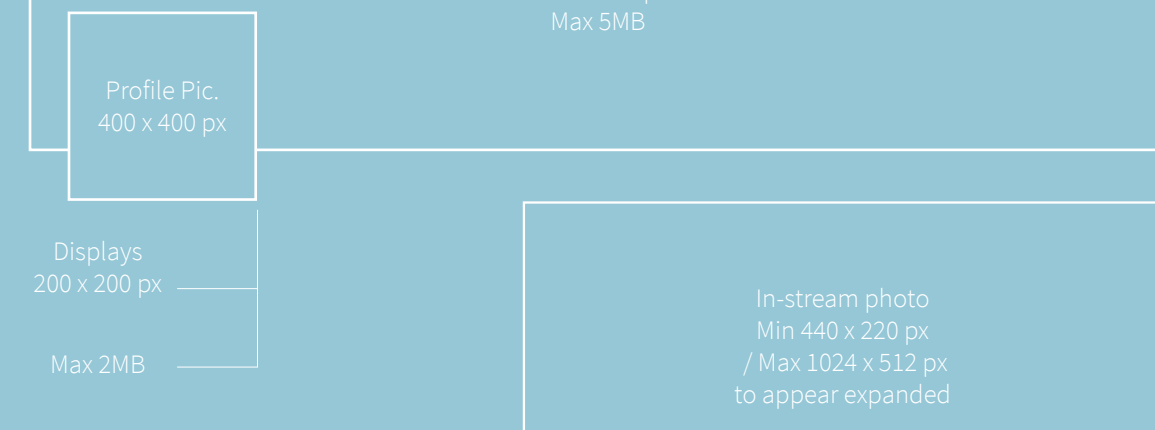

SOCIAL MEDIA - IMAGE SIZE GUIDE

Here at b:web nothing pleases us more than a beautifully branded social media channel. We've put together this helpful guide to assist you. If you need any help creating your graphics please don't hesitate to contact us on info@bwebsites.co.uk.