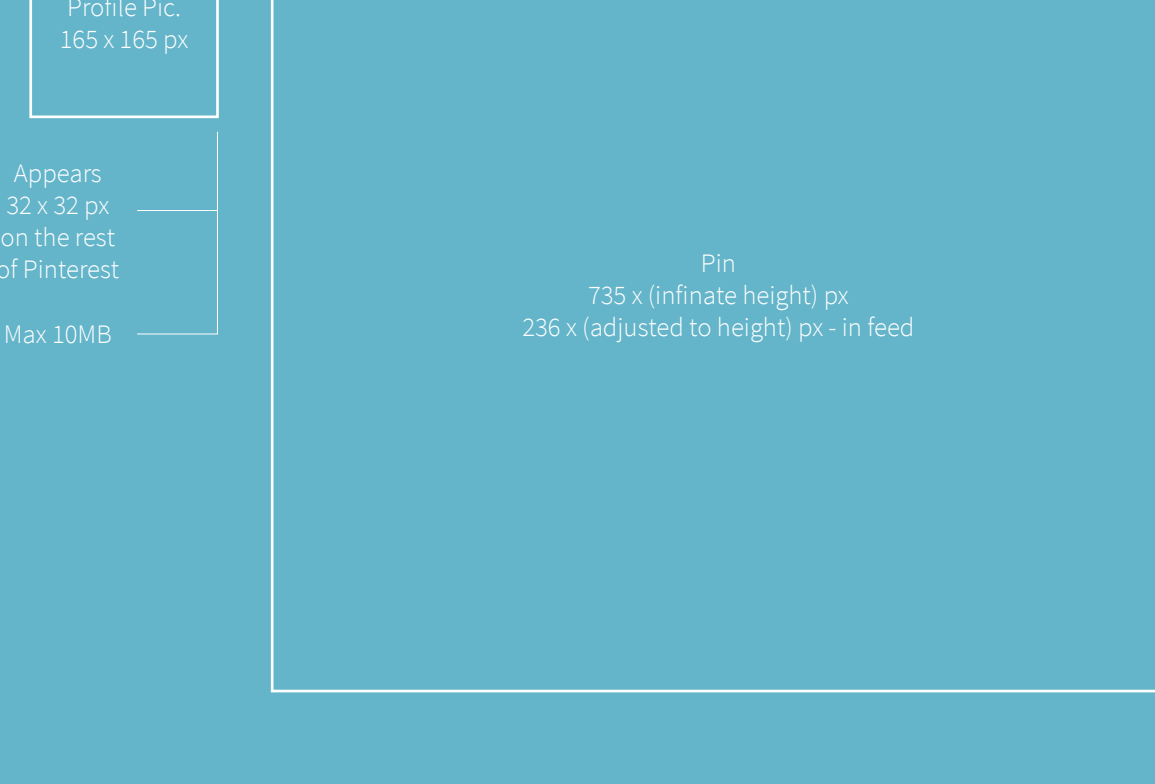

SOCIAL MEDIA - IMAGE SIZE GUIDE

Here at b:web nothing pleases us more than a beautifully branded social media channel. We've put together this helpful guide to assist you. If you need any help creating your graphics please don't hesitate to contact us on info@bwebsites.co.uk.