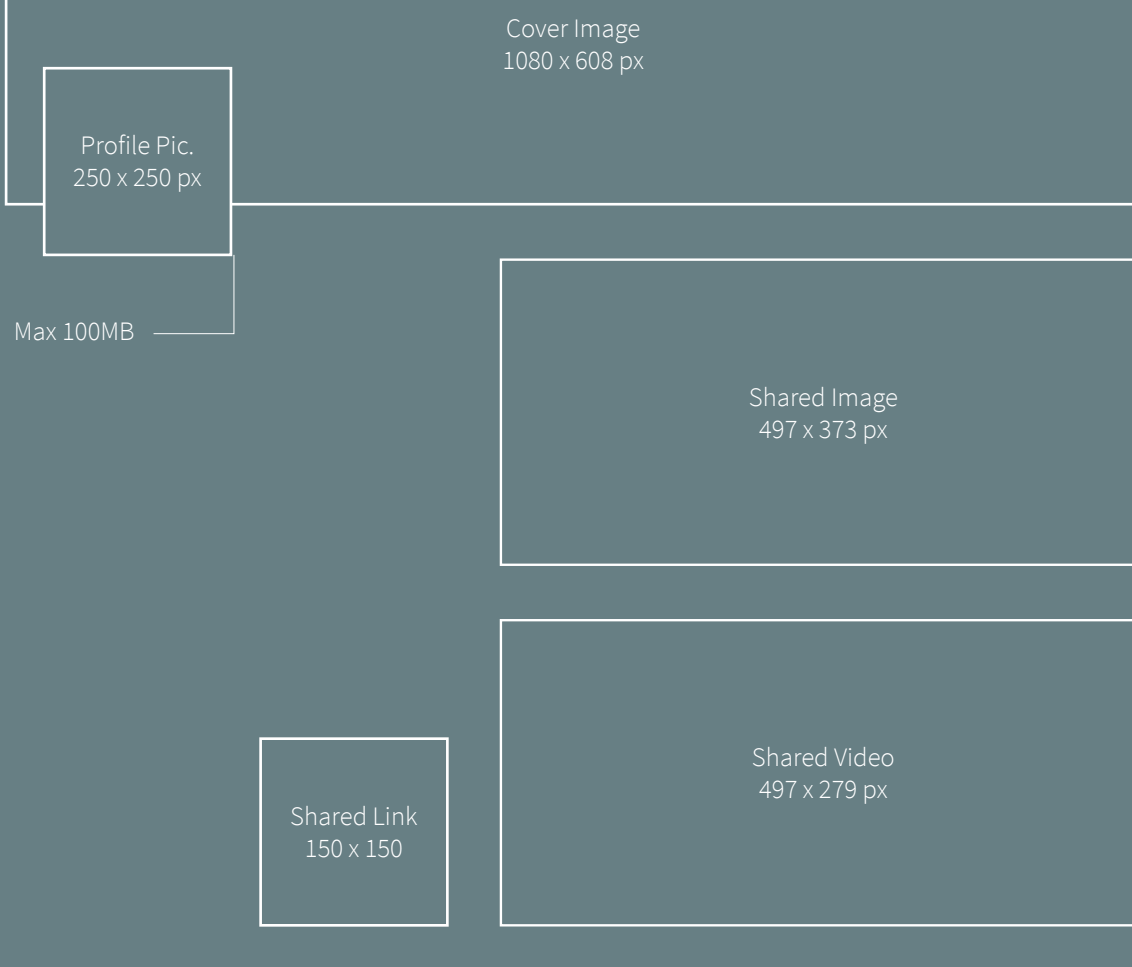

SOCIAL MEDIA - IMAGE SIZE GUIDE

Here at b:web nothing pleases us more than a beautifully branded social media channel. We've put together this helpful guide to assist you. If you need any help creating your graphics please don't hesitate to contact us on info@bwebsites.co.uk.