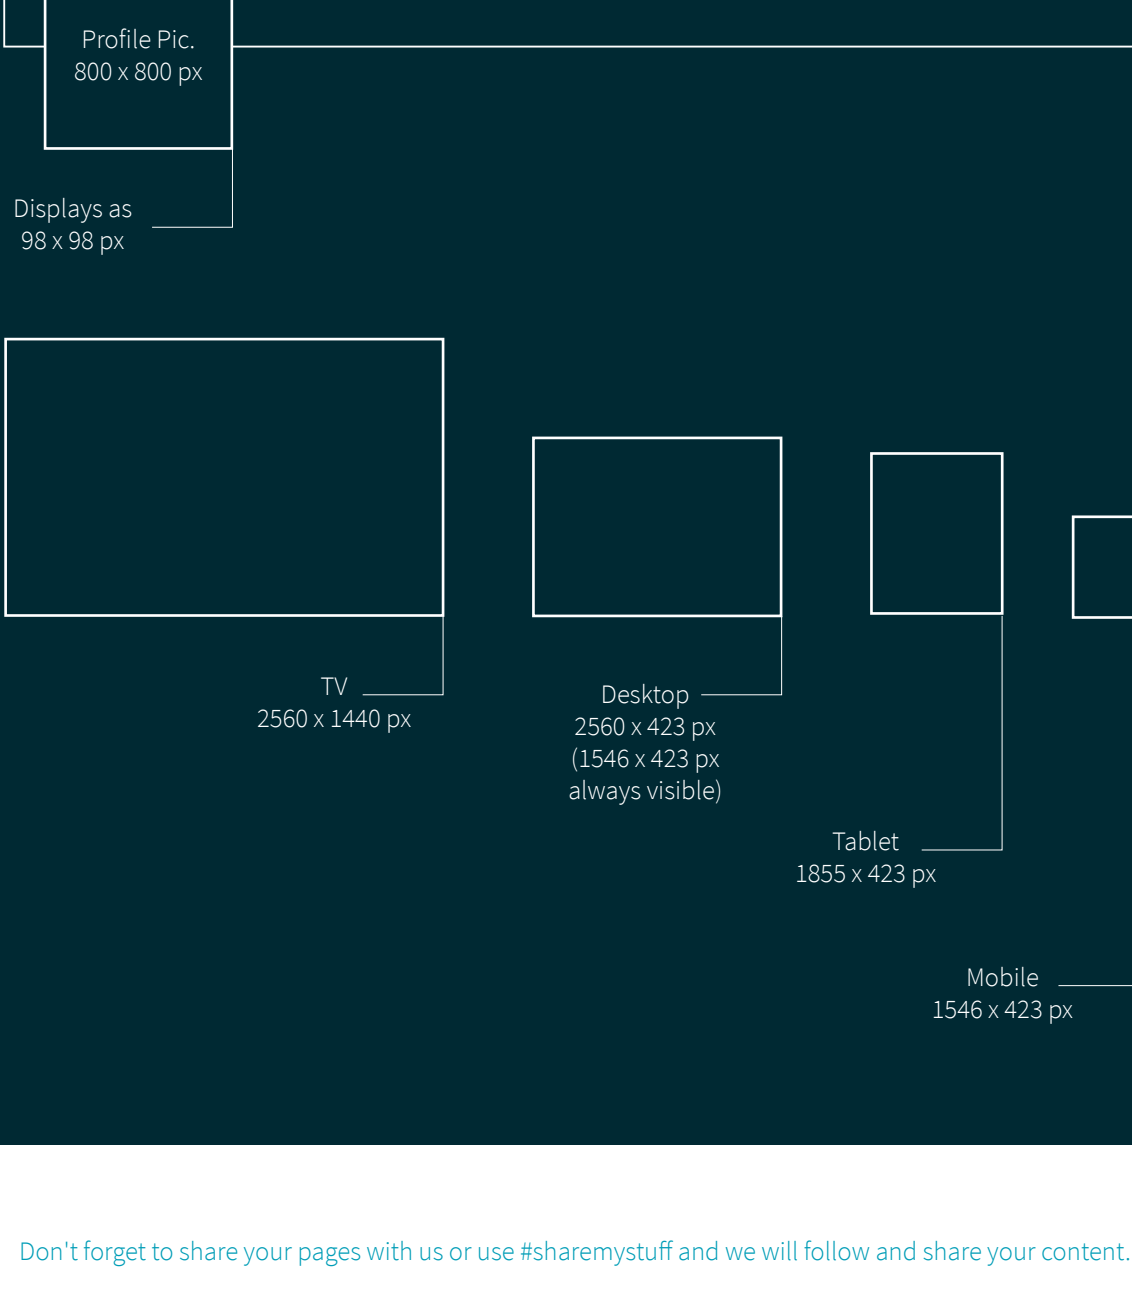

SOCIAL MEDIA - IMAGE SIZE GUIDE

Here at b:web nothing pleases us more than a beautifully branded social media channel. We've put together this helpful guide to assist you. If you need any help creating your graphics please don't hesitate to contact us on info@bwebsites.co.uk.