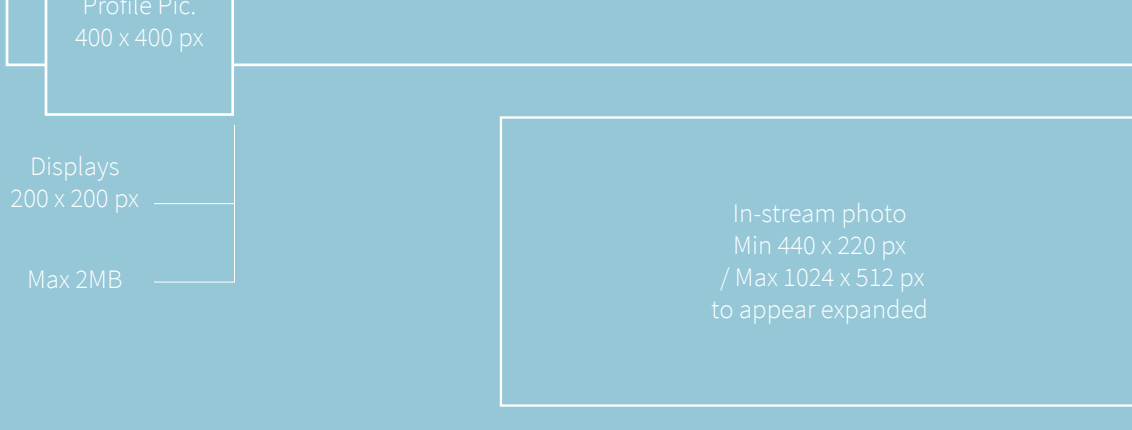

SOCIAL MEDIA - IMAGE SIZE GUIDE

Here at b:web nothing pleases us more than a beautifully branded social media channel. We've put together this helpful guide to assist you. If you need any help creating your graphics please don't hesitate to contact us on info@bwebsites.co.uk.