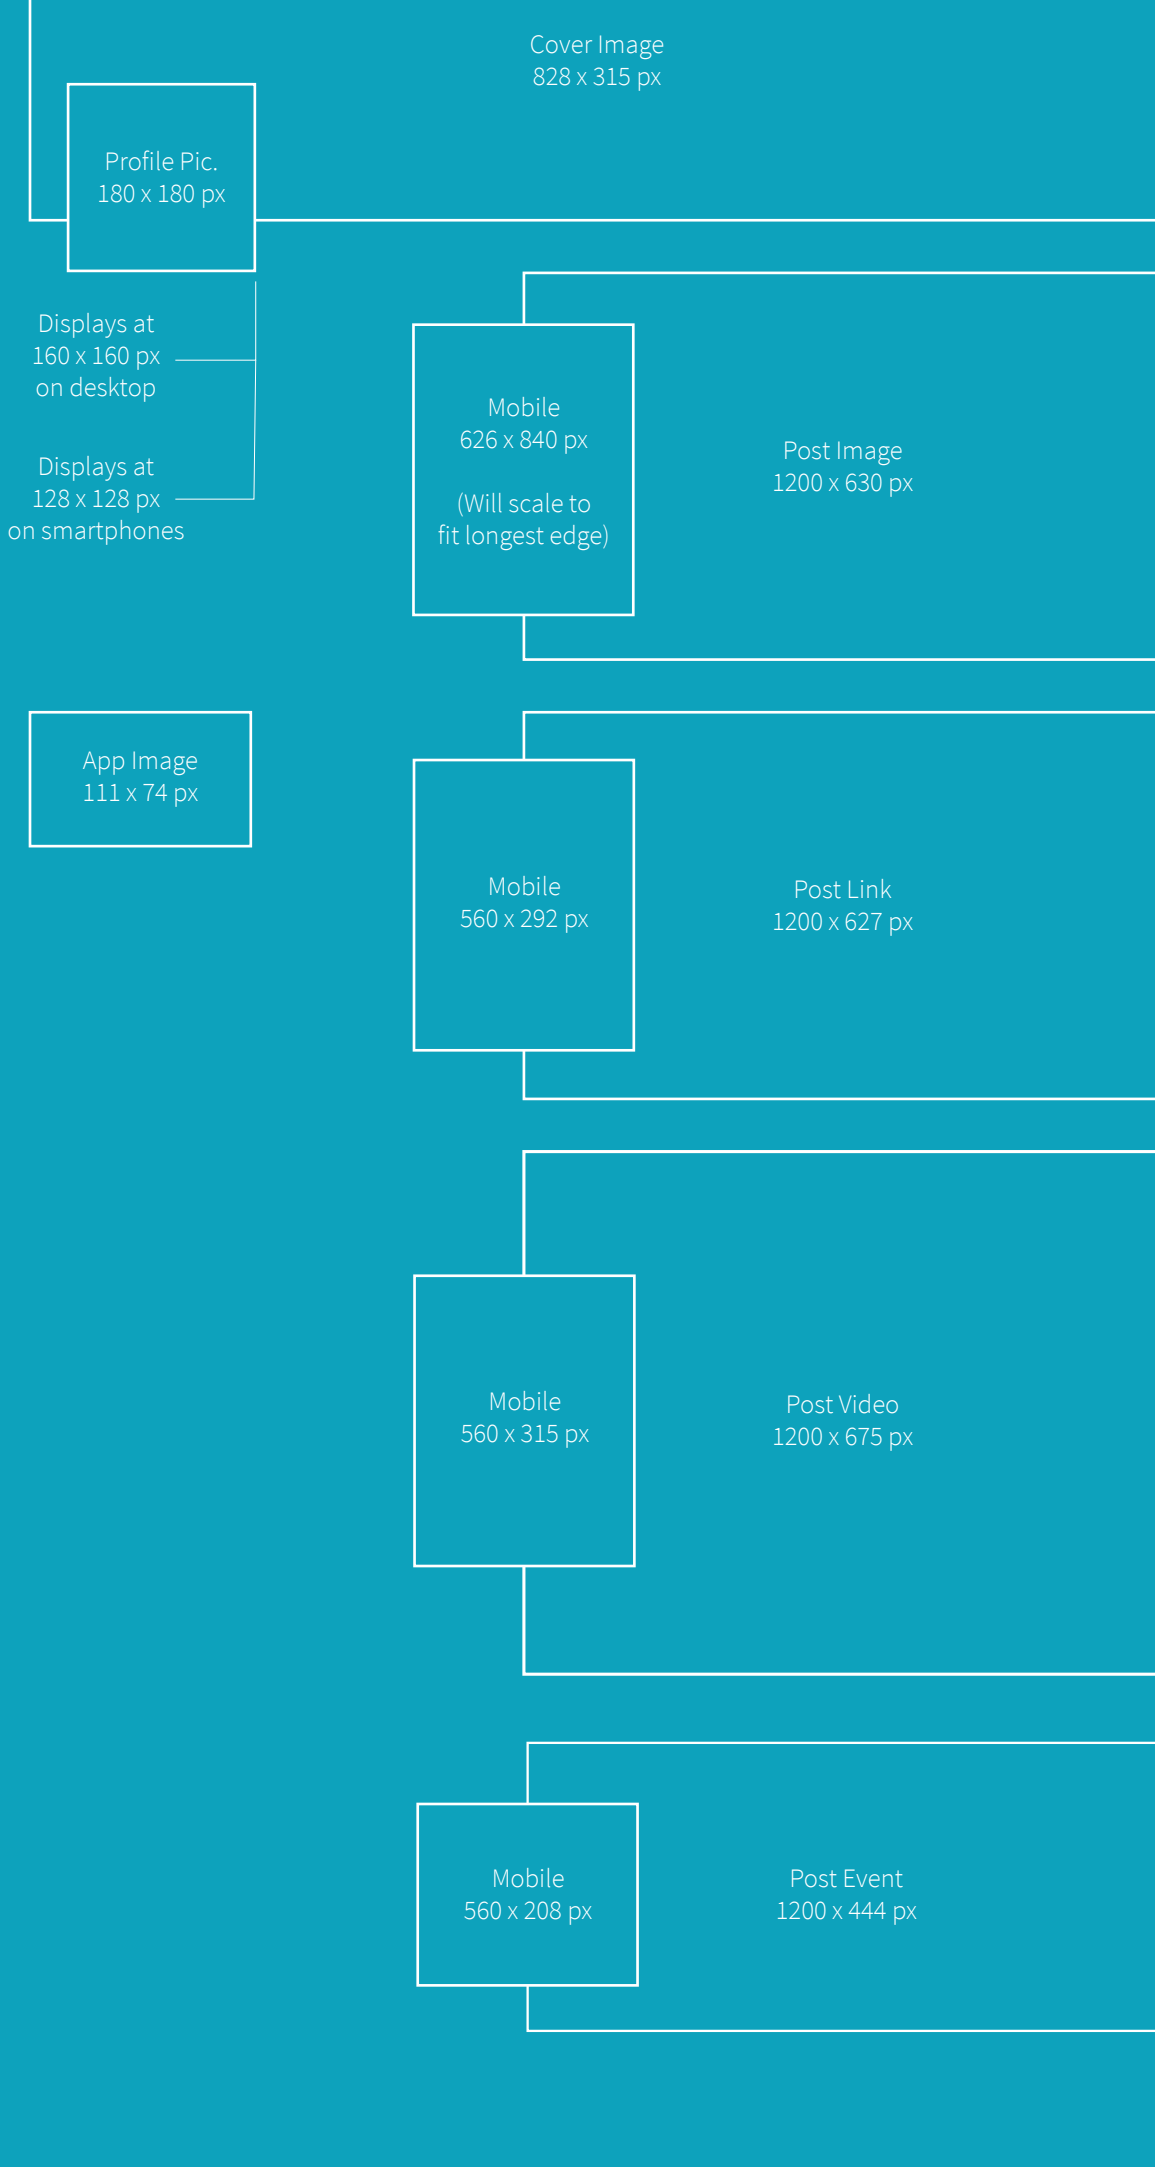

SOCIAL MEDIA - IMAGE SIZE GUIDE

Here at b:web nothing pleases us more than a beautifully branded social media channel. We've put together this helpful guide to assist you. If you need any help creating your graphics please don't hesitate to contact us on info@bwebsites.co.uk.